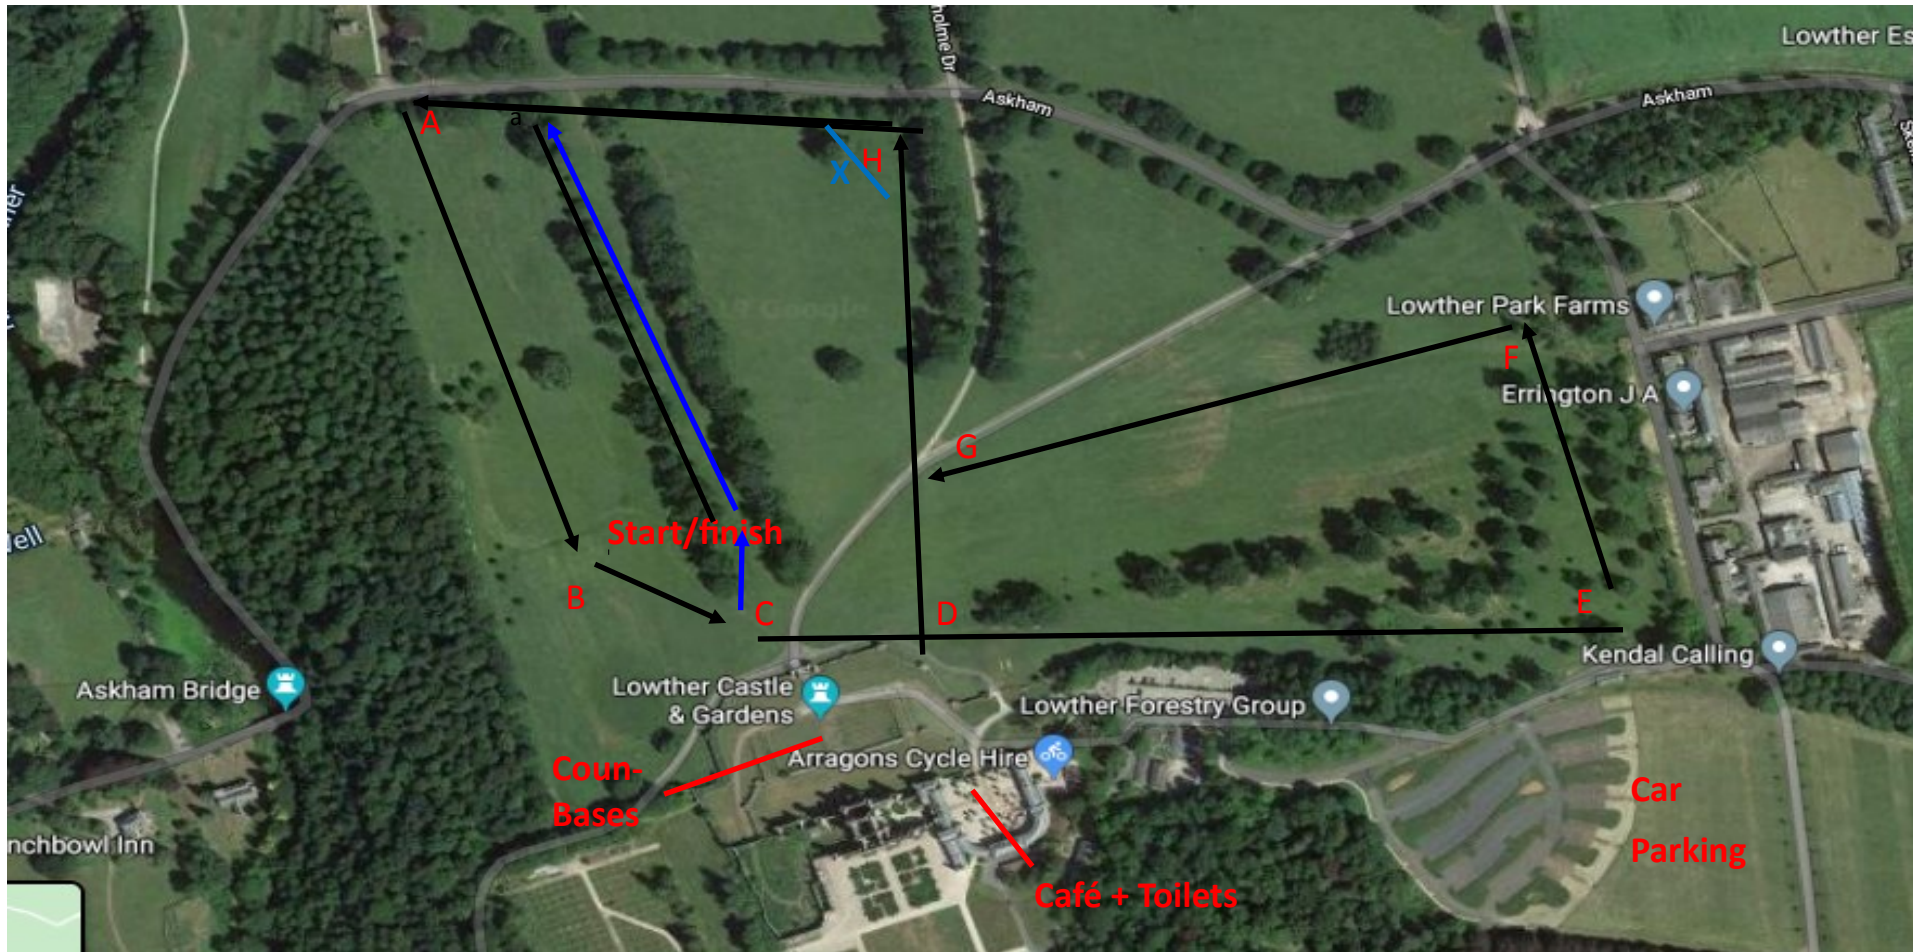

Northern School's Inter County Cross Country Match at Lowther Castle on Sat. 8th Feb. 2020

Provisional Timetable and Courses

Race 1 12.30 SB: ABC ABCDGH ABCDEFGH ABCDEFGH ABC—finish approx.6530m

Race 2 12.50 MG: ABC ABCDEFGH ABC—finish approx. 2700m

Race 3 13.05 MB : ABC ABCDEFGH ABC— finish approx. 2700m

Race 4 13.20 JG: ABC ABC ABCDGH ABC – finish approx. 3500m

Race 5 13.40 JB: ABCDGH ABCDEFGH ABC —finish approx.3830m

Race 6 14.00 IG: ABCDGH ABCDEFGH ABC — finish approx.3830m

Race 7 14.20 IB: ABC ABCDEFGH ABCDEFGH ABC—finish app 5400m

Race 8 14.40 SG: ABCDEFGX ABCDEGHX ABC – finish = 4500m

(X— used to make 100m shorter for SG race)