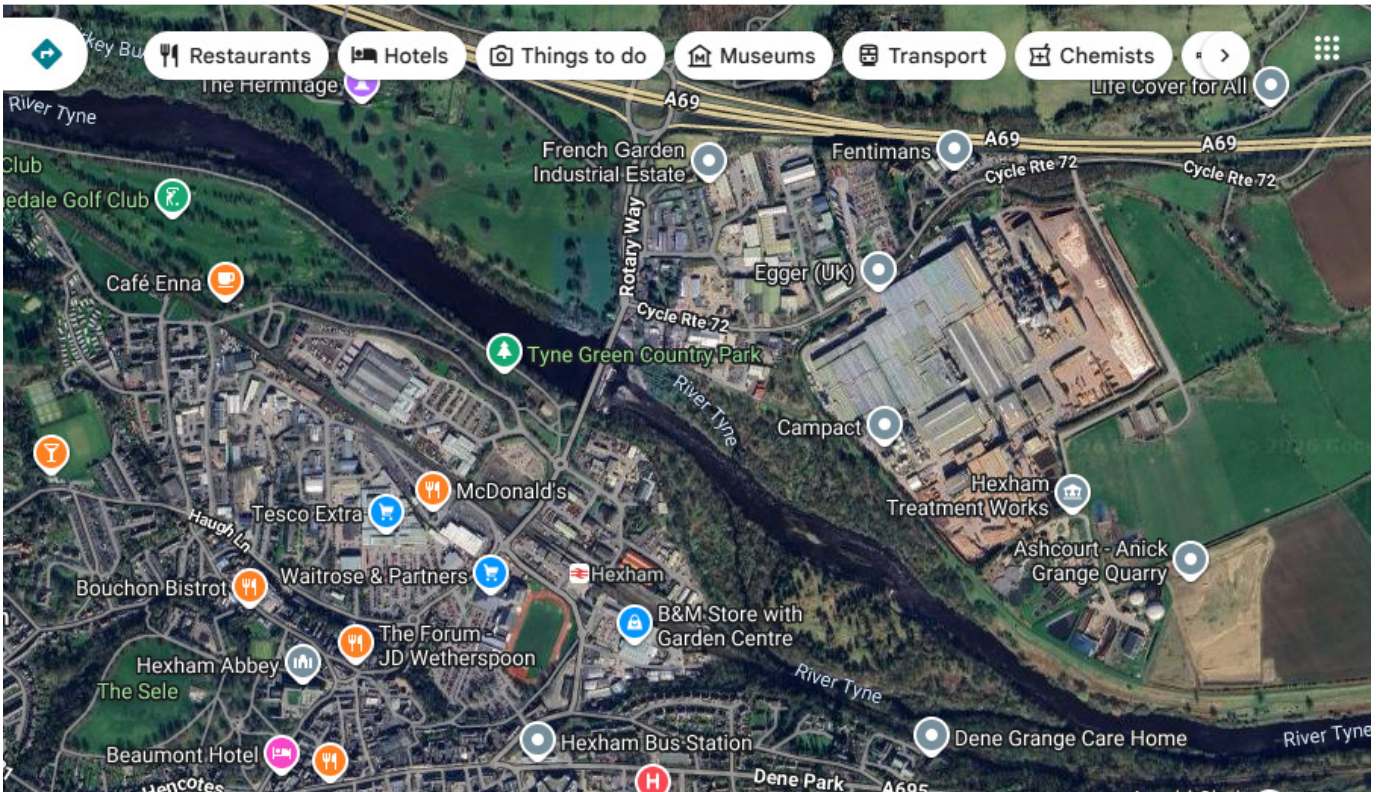

PARKING ARRANGEMENTS

NORTHERN SCHOOLS' INTER-COUNTY TRACK & FIELD MEETING
SATURDAY 13th JUNE 2026
11am to 4.30pm

The track is located at the Wentworth Leisure Centre, NE46 3PD.
Best access is directly from the A69 as seen above.

Parking onsite: *ie in front of Waitrose*

White Bays – unlimited parking and no disc required. (But all will be taken)

Blue Bays – limited to 4 hours and disc is required. Can then move to red bay.

Red Bays – limited to 2 hours and disc is required. Cannot then move to blue.

Discs can be purchased at Waitrose or the Leisure Centre

Parking at Alemouth Road Car Park:

Coming from the A69 turn right at the second roundabout, just over the railway bridge. Then drive past Lidl's, MacDonalDs and Travelodge to the parking area. Select bays up to 72 hours (no parking disc required). Five minutes' walk to the track. A very good first choice for anyone arriving in the middle of the day.